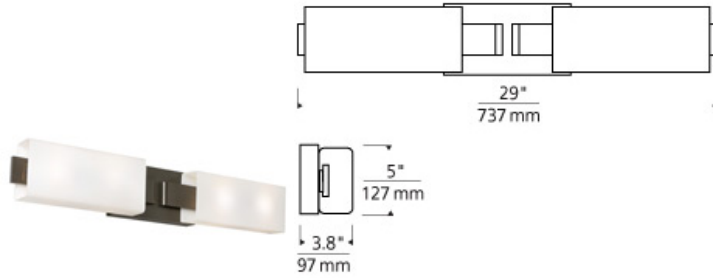

BATH COLLECTION

Kisdon Bath

DESCRIPTION

Rectangular glass with die-cast metal detail. Provides ambient and up- or down-light. Includes four 120 volt, 60 watt G9 base halogen lamps or two 18 watt 2G11 base twin tube compact fluorescent lamps. Incandescent version dimmable with standard incandescent dimmer. ADA compliant. May be mounted vertically or horizontally.

INSTALLATION

Mounts to a standard 4" square junction box with round plaster ring (provided by electrician).

WEIGHT

8.1lb / 3.67kg ±

white glass

ORDERING INFORMATION

700BCKIS COLOR	FINISH	LAMP
W WHITE GLASS	Z ANTIQUE BRONZE C CHROME S SATIN NICKEL	INCANDESCENT -CF COMPACT FLOURESCENT 120V -CF277 COMPACT FLUORESCENT 277V